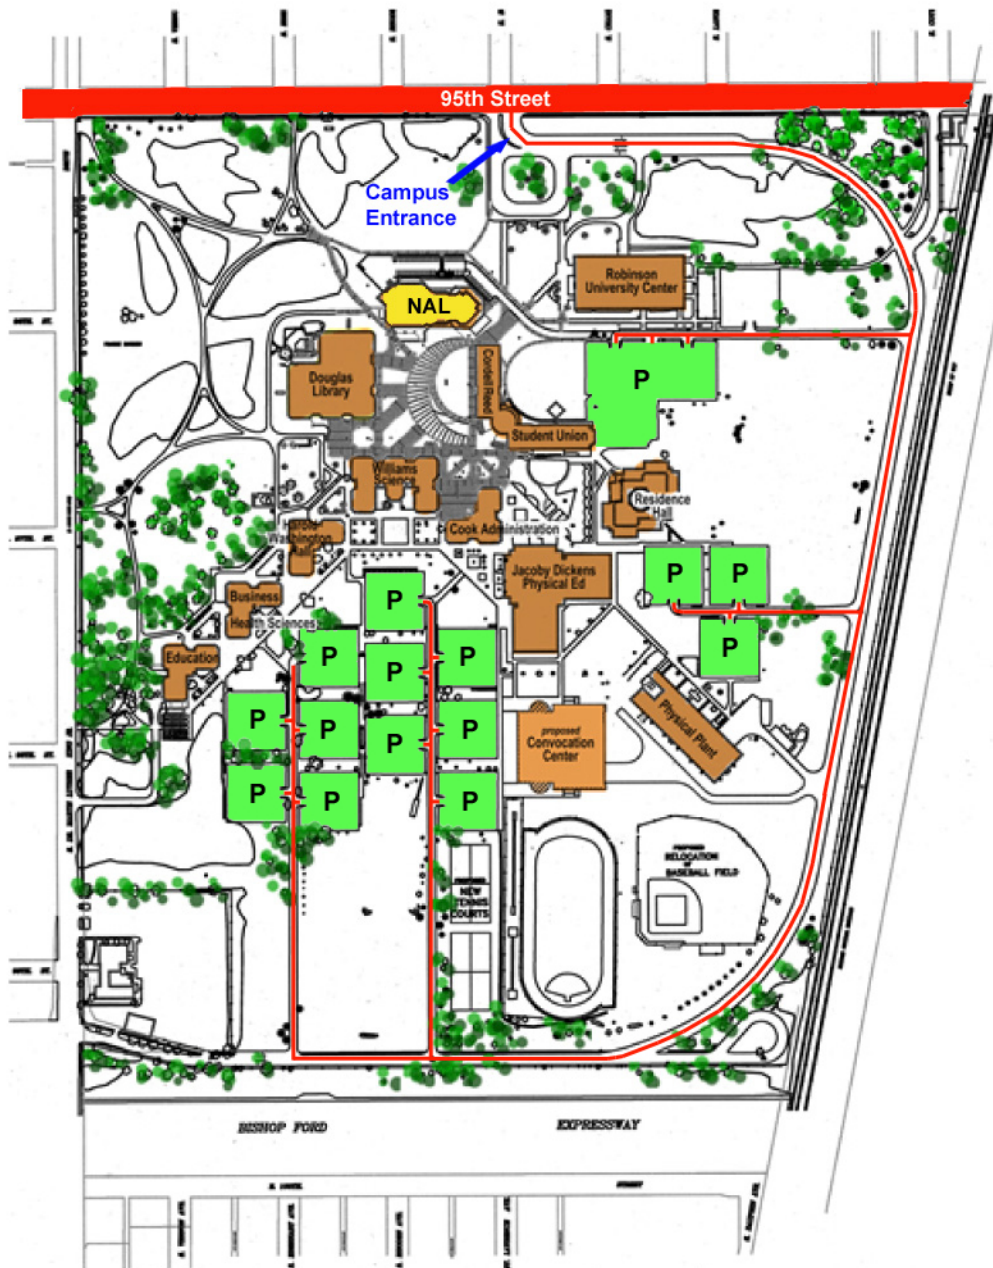

Campus Map - 9501 South King Drive, Chicago, Illinois 60628-1598

The Alternative Energy Symposium 2010 will take place at the New Academic Library (NAL) located on the Chicago State University campus.

The main entrance to the campus is located at the corner of Martin Luther King Drive and 95th street, (435 East / 9500 South).

There are street entrances to the campus at both 99th / King Dr. as well as 95th / St. Lawrence Ave.